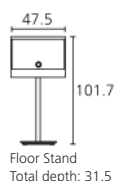

Accessories:

- Antenna cable
- Cinch cable1
- HDMI cable
- LAN cable
- Mains cable
- Remote control: Assist 1
- Wall Mount

Miscellaneous:

- Weight (approx.) in kg: 6.9

Article number EAN

68202B00

4011880109239

Colour options

■ Aluminium Silver

Floor Stand
Total depth: 31.5

Table Stand
Total depth: 25.8

Wall Mount
Total depth: 7.4

Technical specifications, delivery conditions, and other information are subject to change without notice.